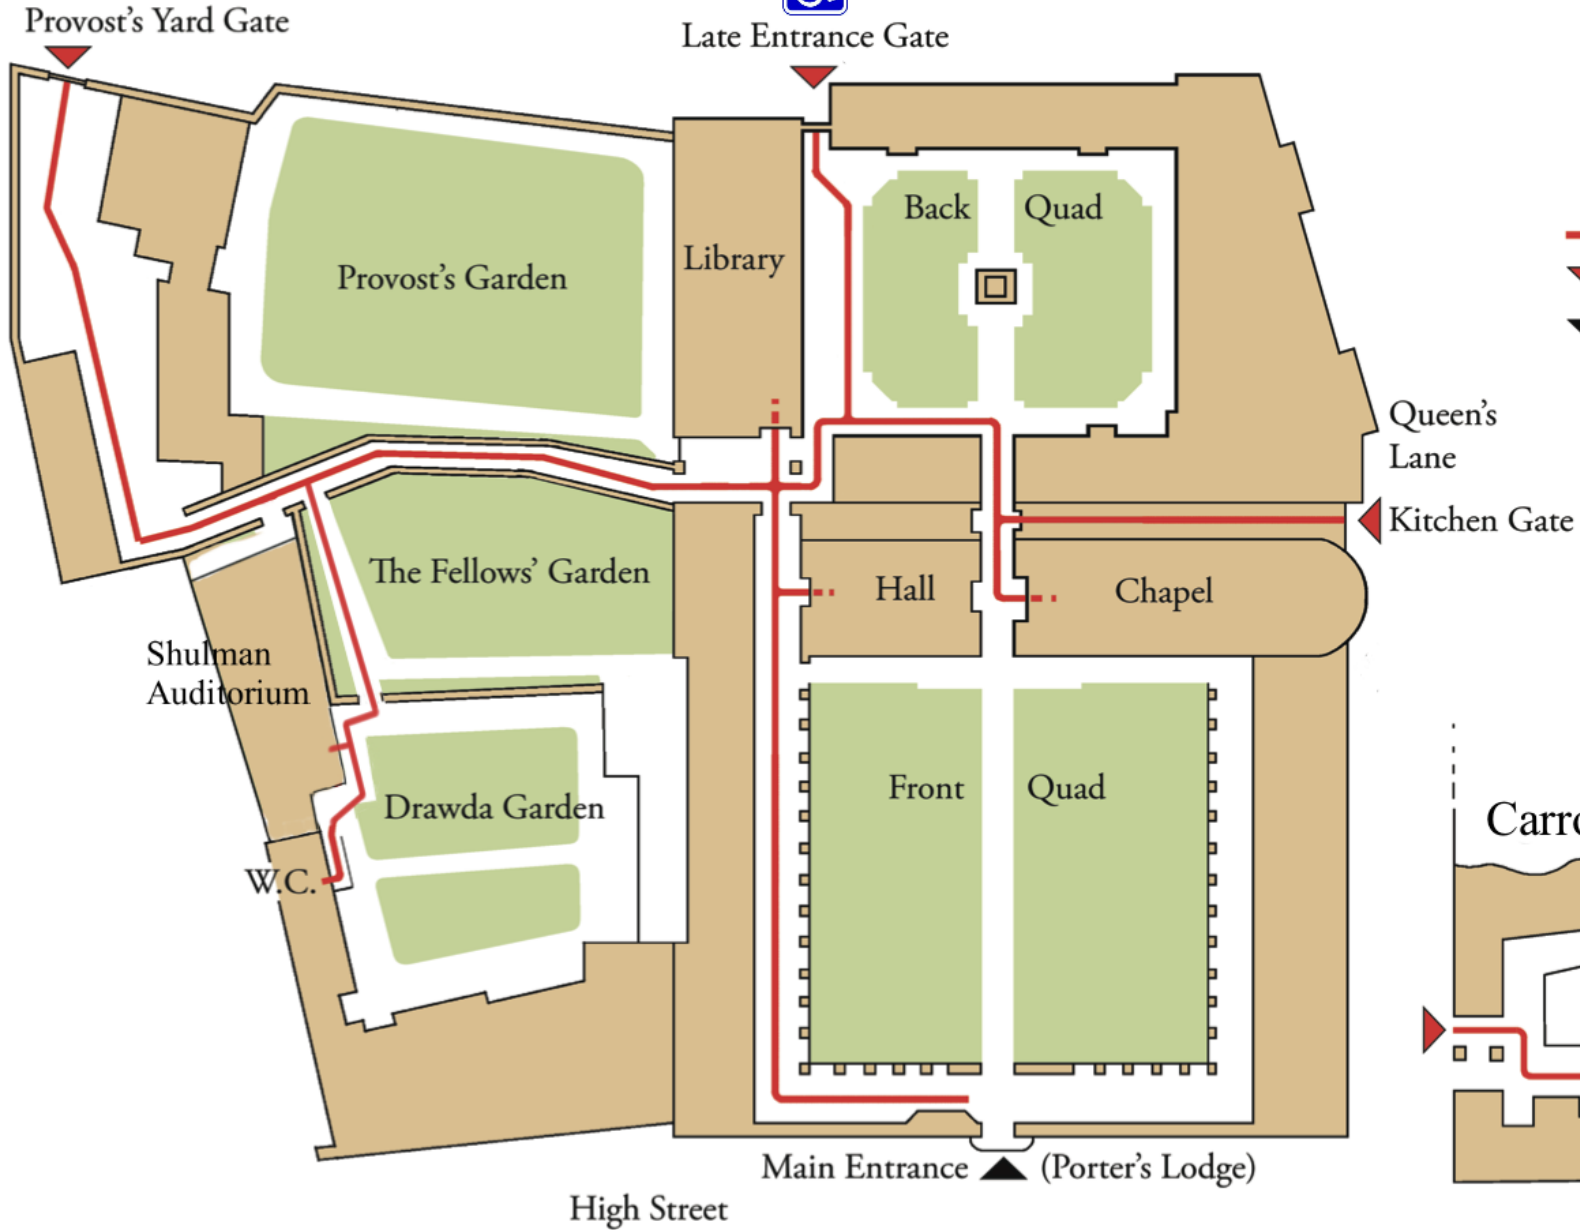

The Queen's College, Oxford, OX1 4AW

- Level Access Routes
- ▾ Level Access Gates
- ▾ Other gates. All gates except Porter's Lodge, are controlled entry.