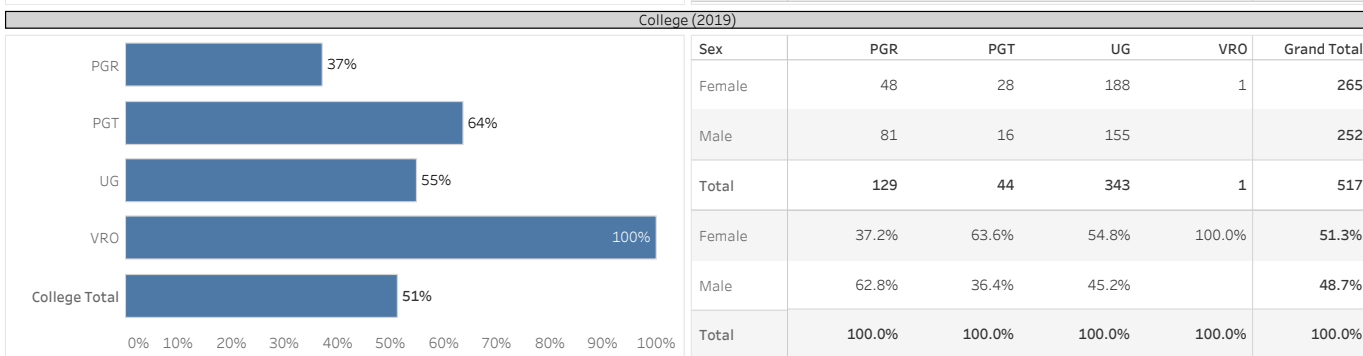

## The Queen's College

In 2019, 265 of the college's 517 students (51.3%) were female

The bar charts above show the % of female students by programme type in the University (top chart) and individual college (lower chart).  
Data is from the 01/12/2019 Student Statistics snapshot. Report prepared by: sdma@admin.ox.ac.uk

The tables show more detail. The upper table shows the figures for the whole university, the lower table shows the information for an individual college.