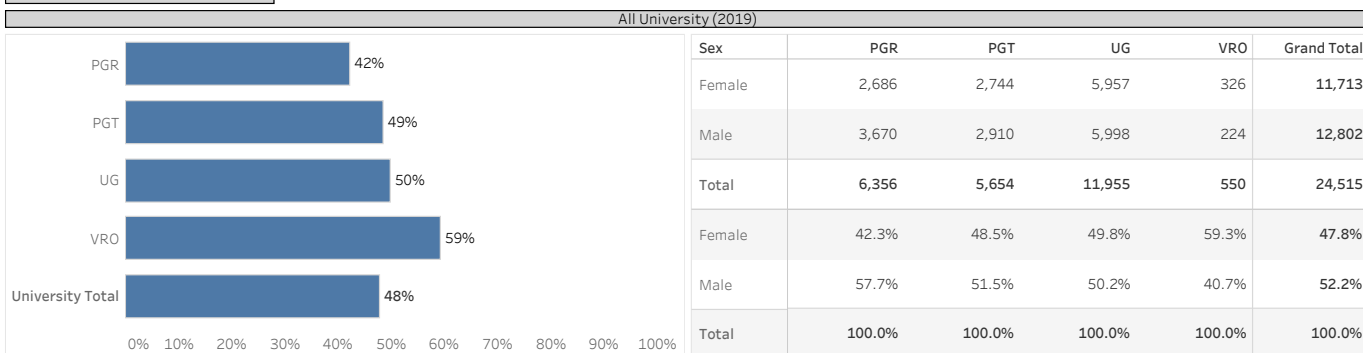

## The Queen's College

In 2019, 265 of the college's 517 students (51.3%) were female

The bar charts above show the % of female students by programme type in the University (top chart) and individual college (lower chart).  
Data is from the 01/12/2019 Student Statistics snapshot. Report prepared by: sdma@admin.ox.ac.uk

The tables show more detail. The upper table shows the figures for the whole university, the lower table shows the information for an individual college.